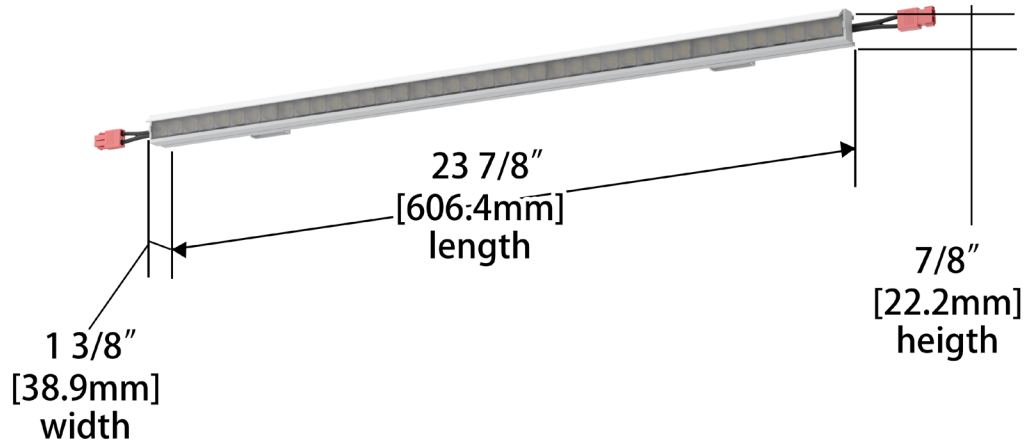

BEAM ANGLES

FINISHES

SPECIFICATIONS

Construction:	Durable die-cast aluminum construction
Mounting:	Surface mounted
Light Source:	3-step Mac Adam Ellipse Rated life of 50,000 hours at L70
Input:	48 VDC
Maximum Delivered Intensity:	Up to 7,811 cd (Asymmetric, 48in, 5000K)
Maximum Delivered Output:	Up to 2,929 lm (Asymmetric, 48in, 5000K)
Operating Temperature:	-4°F to 104°F (-20°C to 40°C)
Standards:	ETL & cETL Damp location listed
Warranty:	5 year WAC Lighting guaranteed warranty

LWW24 | LWW48

Fixture Type: _____

Project: _____

Catalog#: _____

Location: _____

PERFORMANCE DATA

Unified Glare Rating (UGR) Table

Samples shown from a LWW48 (48in length) fixture set to 3000K. General performance of other beam angles shown below.

24in Fixture	Angle	UGR Range
Asymmetric	-	≤26

48in Fixture	Angle	UGR Range
Asymmetric	-	≤25

Lumens and CBCP Multiplier Table

Use the below table to determine lumens and CBCP values for the combinations of power, color temperature, and CRI values.

DIMENSIONAL DIAGRAMS

Ligne III

Wall Wash

LWW24 | LWW48

Fixture Type: _____

Project: _____

Catalog#: _____

Location: _____