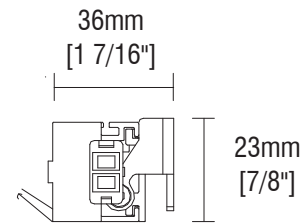

Ligne III

Wall Wash

LWW24 | LWW48

Fixture Type: _____
 Project: _____
 Catalog#: _____
 Location: _____

LINE DRAWING

24" Length

48" Length

PRODUCT DESCRIPTION

BEAM ANGLES

FINISHES

SPECIFICATIONS

Construction:	Durable die-cast aluminum construction
Mounting:	Surface mounted
Light Source:	3-step Mac Adam Ellipse Rated life of 50,000 hours at L70
Input:	48 VDC
Maximum Delivered Intensity:	Up to 7,811 cd (Asymmetric, 48in, 5000K)
Maximum Delivered Output:	Up to 2,929 lm (Asymmetric, 48in, 5000K)
Operating Temperature:	-4°F to 104°F (-20°C to 40°C)
Standards:	ETL & cETL Damp location listed
Warranty:	5 year WAC Lighting guaranteed warranty

LWW24 | LWW48

Fixture Type: _____

Project: _____

Catalog#: _____

Location: _____

PERFORMANCE DATA

Unified Glare Rating (UGR) Table

Samples shown from a LWW48 (48in length) fixture set to 3000K. General performance of other beam angles shown below.