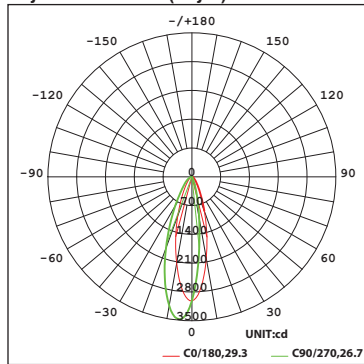

BEAM ANGLES

FINISHES

SPECIFICATIONS

Construction:	Durable die-cast aluminum construction
Mounting:	Surface mounted
Light Source:	3-step Mac Adam Ellipse Rated life of 50,000 hours at L70
Input:	48 VDC
Maximum Delivered Intensity:	Up to 7,811 cd (Asymmetric, 48in, 5000K)
Maximum Delivered Output:	Up to 2,929 lm (Asymmetric, 48in, 5000K)
Operating Temperature:	-4°F to 104°F (-20°C to 40°C)
Standards:	ETL & cETL Damp location listed
Warranty:	5 year WAC Lighting guaranteed warranty

Polar Candela Distribution Charts

Samples shown from a fixture set to 3000K.

LWW24

Asymmetric Beam (Asym)

LWW48

Asymmetric Beam (Asym)

Ligne III

Wall Wash

LWW24 | LWW48

Fixture Type: _____

Project: _____

Catalog#: _____

Location: _____

PERFORMANCE DATA

Unified Glare Rating (UGR) Table

Samples shown from a LWW48 (48in length) fixture set to 3000K. General performance of other beam angles shown below.

24in Fixture	Angle	UGR Range
Asymmetric	-	≤26

48in Fixture	Angle	UGR Range
Asymmetric	-	≤25

Lumens and CBCP Multiplier Table

Use the below table to determine lumens and CBCP values for the combinations of power, color temperature, and CRI values.