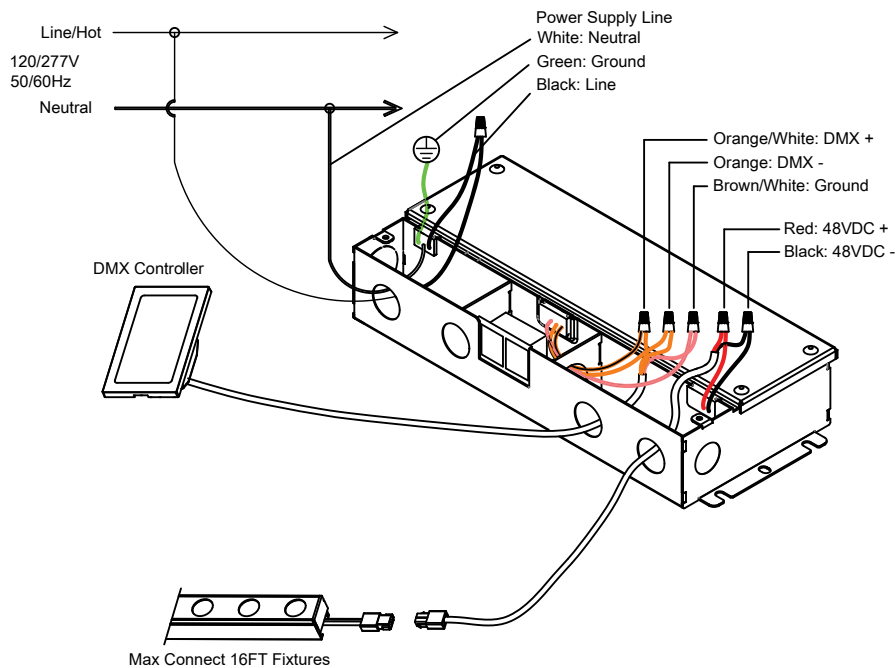

LIGNE III DMX Dimming Wiring Diagram
Up Date Version: 04102026 A