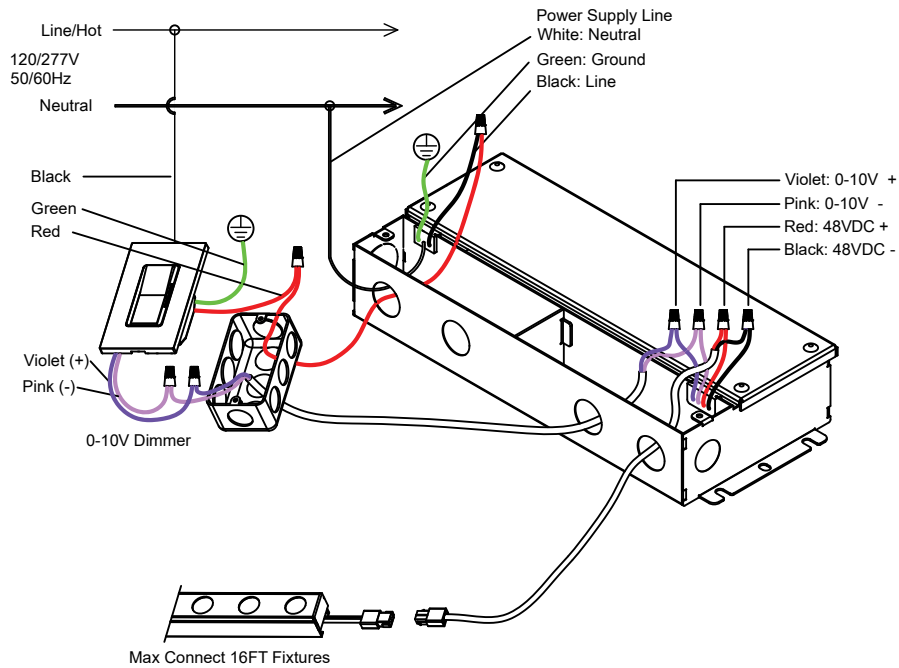

Ligne III

Wall Wash

LWW24 | LWW48

Fixture Type: _____

Project: _____

Catalog#: _____

Location: _____

WIRING DIAGRAM

LIGNE III 0-10V Dimming Wiring Diagram
Up Date Version: 04102026 A