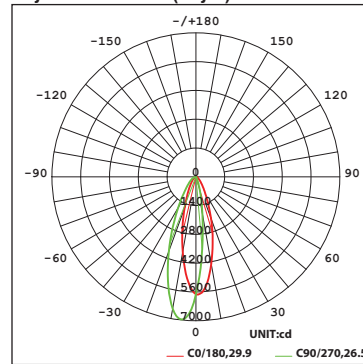

BEAM ANGLES

FINISHES

SPECIFICATIONS

Construction:	Durable die-cast aluminum construction
Mounting:	Surface mounted
Light Source:	3-step Mac Adam Ellipse Rated life of 50,000 hours at L70
Input:	48 VDC
Maximum Delivered Intensity:	Up to 7,811 cd (Asymmetric, 48in, 5000K)
Maximum Delivered Output:	Up to 2,929 lm (Asymmetric, 48in, 5000K)
Operating Temperature:	-4°F to 104°F (-20°C to 40°C)
Standards:	ETL & cETL Damp location listed
Warranty:	5 year WAC Lighting guaranteed warranty

Polar Candela Distribution Charts

Samples shown from a fixture set to 3000K.

LWW24

Asymmetric Beam (Asym)

LWW48

Asymmetric Beam (Asym)

Ligne III

Wall Wash

LWW24 | LWW48

Fixture Type: _____

Project: _____

Catalog#: _____

Location: _____

PERFORMANCE DATA

Unified Glare Rating (UGR) Table

Samples shown from a LWW48 (48in length) fixture set to 3000K. General performance of other beam angles shown below.

24in Fixture	Angle	UGR Range
Asymmetric	-	≤26

48in Fixture	Angle	UGR Range
Asymmetric	-	≤25

Lumens and CBCP Multiplier Table

Use the below table to determine lumens and CBCP values for the combinations of power, color temperature, and CRI values.